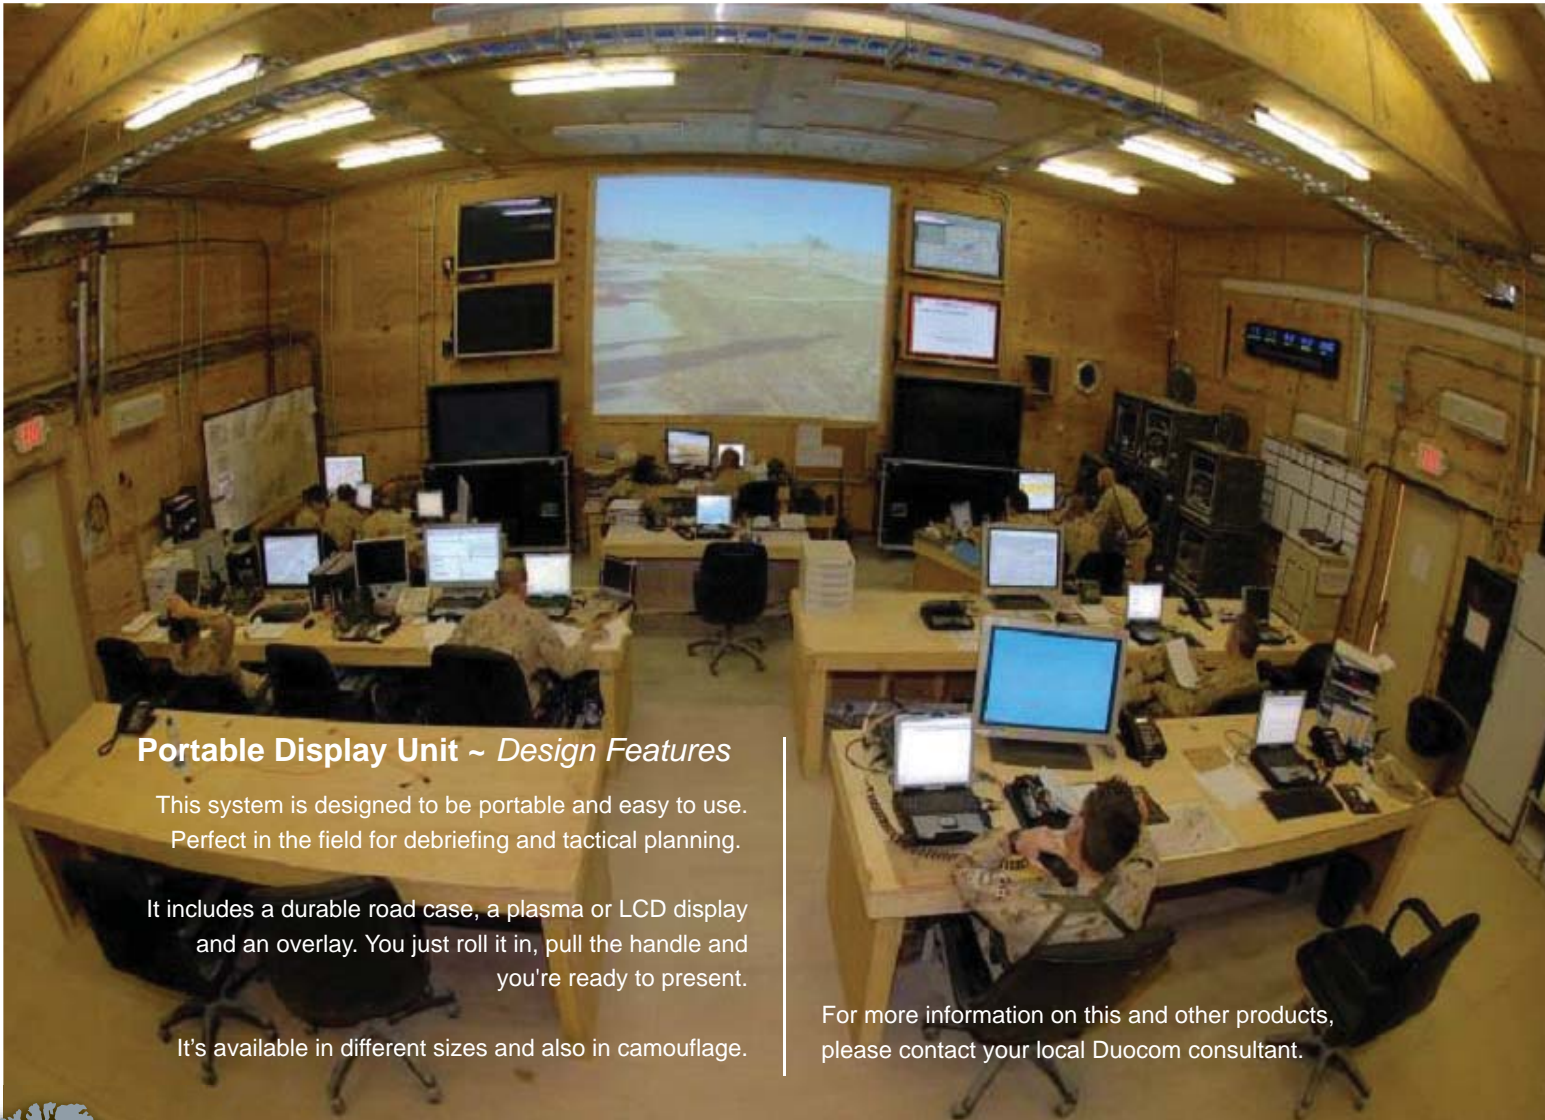

# portable display

## Portable Display Unit

Available in Camouflage

### Portable Display Unit ~ Design Features

This system is designed to be portable and easy to use. Perfect in the field for debriefing and tactical planning.

It includes a durable road case, a plasma or LCD display and an overlay. You just roll it in, pull the handle and you're ready to present.